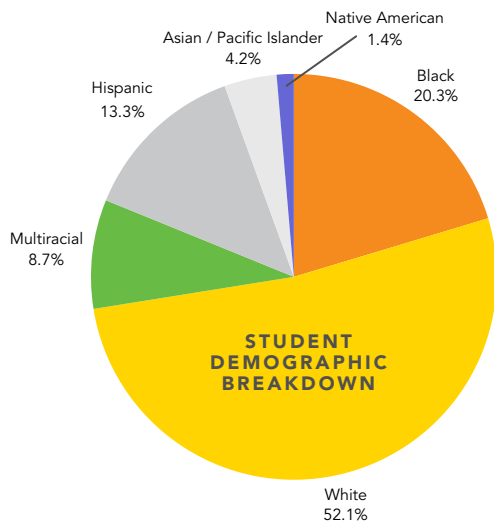

SERVING

118,200+

Youth (Prek-12)

IN 380+ Schools & Social-Service Organizations

IN 170+ Districts

IN 20 States & Territories

Students at Parker Wood Montessori in Cincinnati. Photo by Kyle Wolff

Created