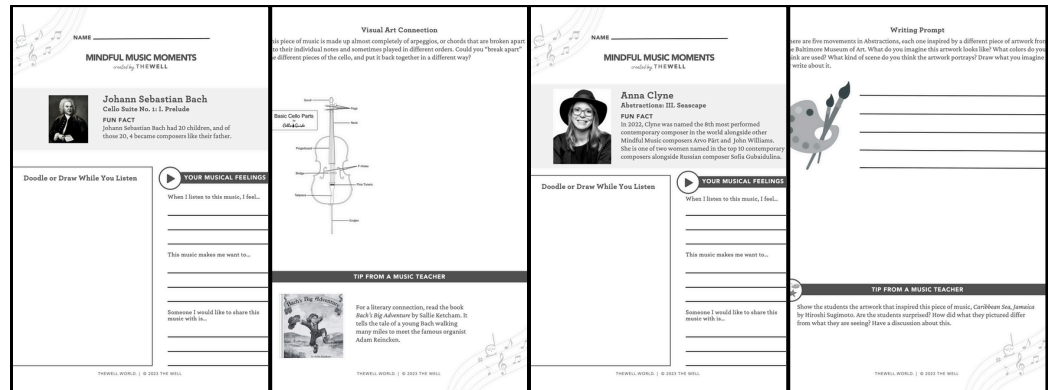

Weekly worksheets about each week's music selection created by Stacey Moyer, a music teacher who has been using Mindful Music Moments in her music classroom for three years.

The worksheets include space to draw and write during or after the Mindful Music Moments.

Each week also has a special "Tip From a Music Teacher!"

[Read the full story here.](#)

18

NEW
SPANISH
TRANSLATIONS

11

UNIQUE
SELECTIONS FOR
CHRISTIAN/
CATHOLIC
SCHOOLS

BRAND
NEW
SCHOOL
PORTAL